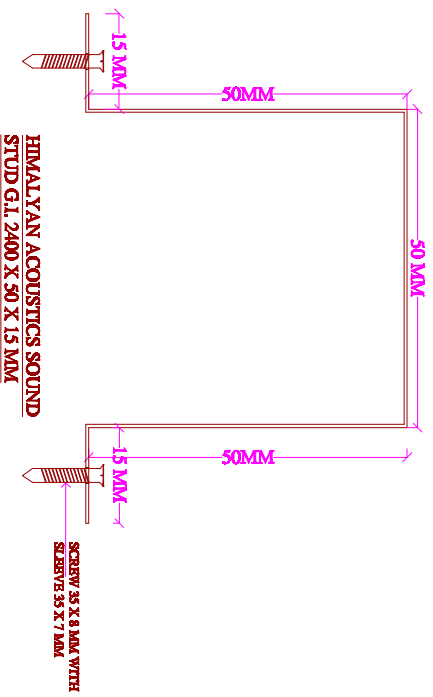

DETAILED DRAWING INSTALLATION GWH 50

HIMALYAN ACOUSTICS H PROFILE