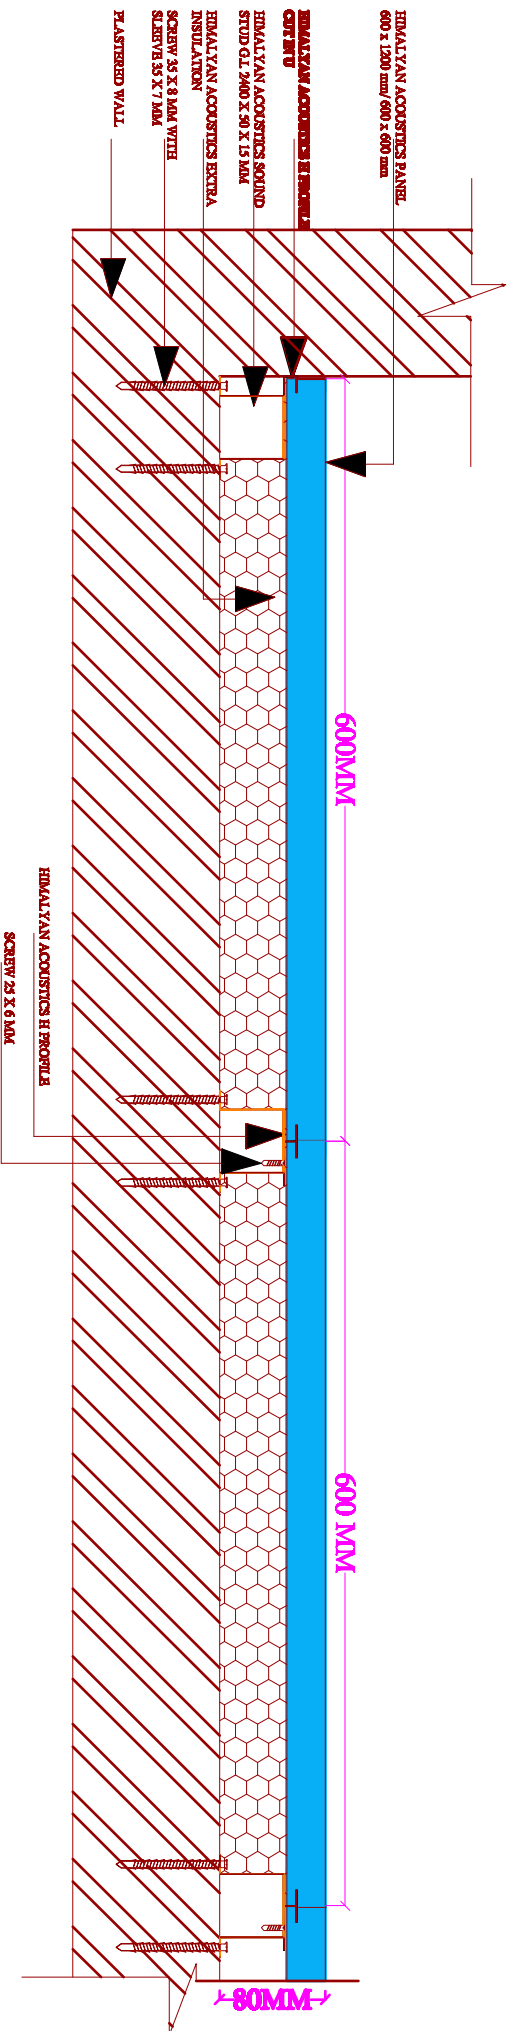

DETAILED DRAWING INSTALLATION GWH 50

HIMALYAN ACOUSTICS H PROFILE